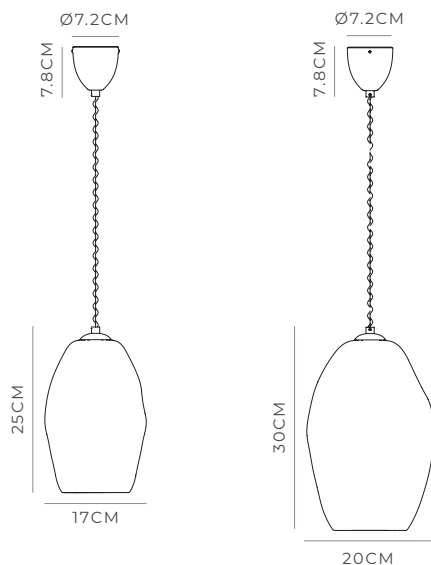

ORGANIC

PRODUCT SPECIFICATIONS

Medium / Old Brass / White
LR.i02.88.M.OB.WH

Medium / Iron / White
LR.i02.88.M.IRN.WH

Large / Old Brass / White
LR.i02.88.L.OB.WH

Large / Iron / White
LR.i02.88.L.IRN.WH

DESCRIPTION

Application
Indoor Pendant Light

Dimensions
Medium: H25 x W17cm
Large: H30 x W20cm

Materials
Shade: Mouth-Blown Glass
Fixture: Brass

Finishes
Shade: Clear or White
Fixture: Old Brass or Iron

Light Source
E27 Max 9W LED

Cord
Max 200cm

NOTES

The varied thickness and unique details in the glass adds a subtle honesty to this product making it truly one of a kind.

ORGANIC

PRODUCT SPECIFICATIONS

Medium / Old Brass / Clear
LR.i02.88.M.OB