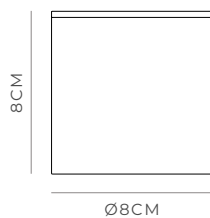

Textured Black
LR.i04.16.S.BL

Textured White
LR.i04.16.S.WH

DESCRIPTION

Lumina Ceiling Light embodies modern elegance with its sleek profile and minimalist aesthetic. This contemporary range is designed for versatility, and suitable for indoor and outdoor setting with its IP65 rating.

Lumina seamlessly combines design and durability, enhancing any environment with its sophisticated presence.

PRODUCT DETAILS

Application
Indoor or Outdoor
Ceiling Light

Dimensions
H8 x Ø8cm

Materials
Aluminium